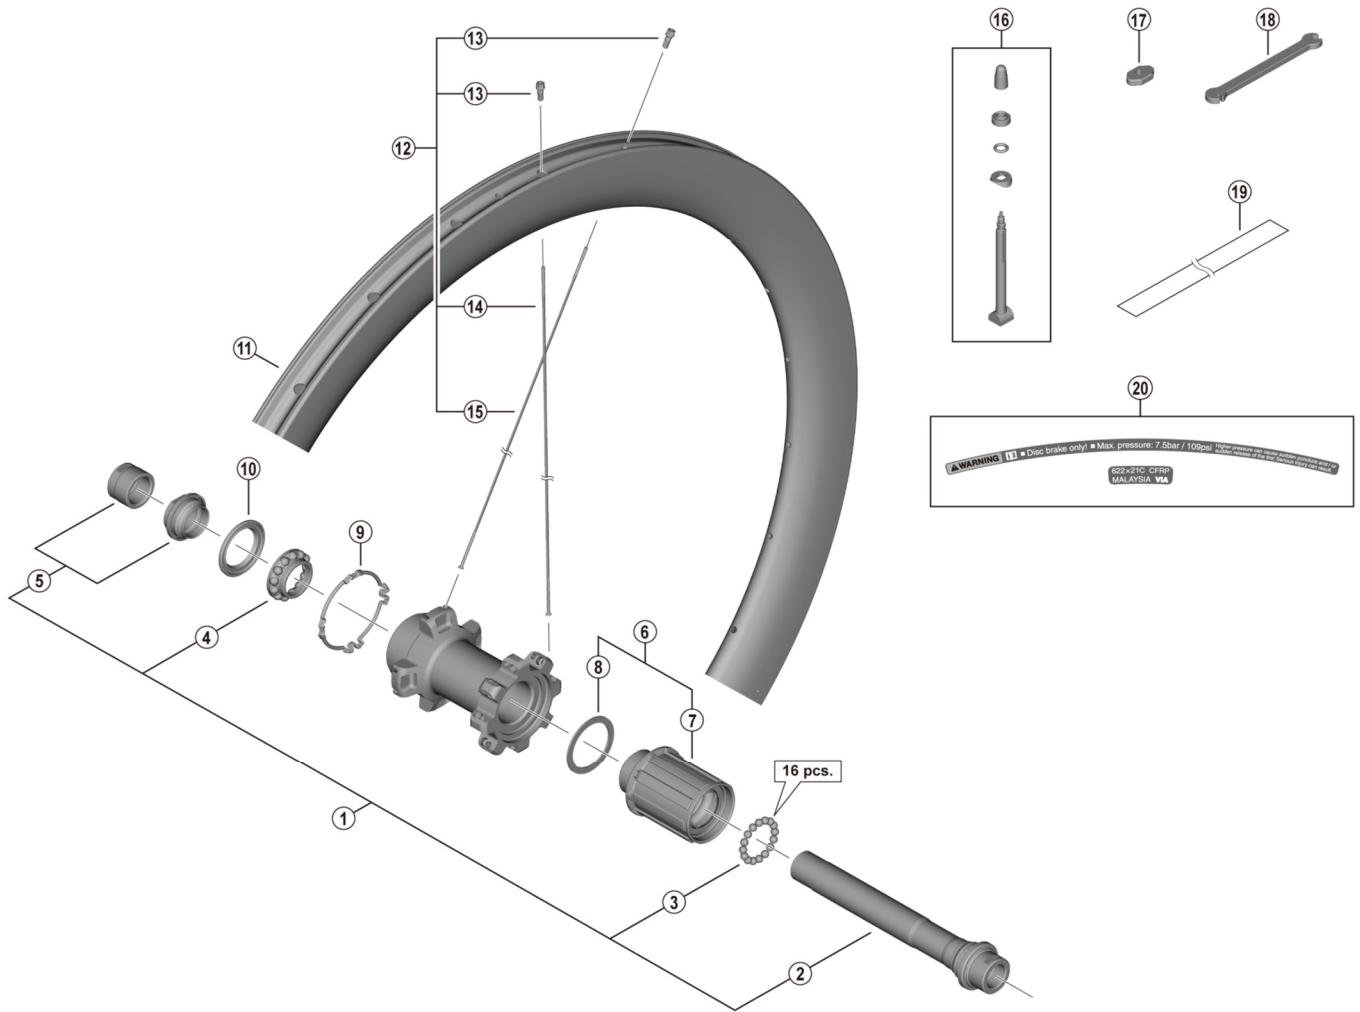

ULTEGRA Rear Wheel WH-R8170-C50-TL-R 11/12-speed

• Over Lock Nut Dimension: 142 mm

ITEM NO.	SHIMANO CODE NO.	DESCRIPTION
1	Y0H298010	Complete hub axle
2	Y0H298020	Hub axle unit
3	Y4BR98130	Steel ball (5/32") 34 pcs.
4	Y0AZ98030	Ball retainer (3/16")
5	Y0H298030	Left hand lock nut and cone with dust cover
6	Y3EX98030	Complete freewheel body
7	Y3EX98040	Freewheel body unit
8	Y3CZ12000	Freewheel body washer
9	Y0AZ09000	Left hand spoke cover
10	Y27X14000	Left hand seal ring
11	-	Rim {24H}
12	-	Spoke unit {spoke (272 mm x 16 pcs. / 253 mm x 8 pcs.) / nipple (24 pcs.)}
13	Y0MKN1000	Small nipple 14G
14	Y0NXS1100	Right hand spoke (272 mm)
15	Y0NYS1100	Left hand spoke (253 mm)
16	Y0MG98010	Valve unit
17	Y4RJ10000	Valve tool
18	Y0MK14000	TL-WHR92 Nipple wrench 3.4
19	Y0MG50000	Tubeless tape
20	Y0MG98020	Rim sticker unit